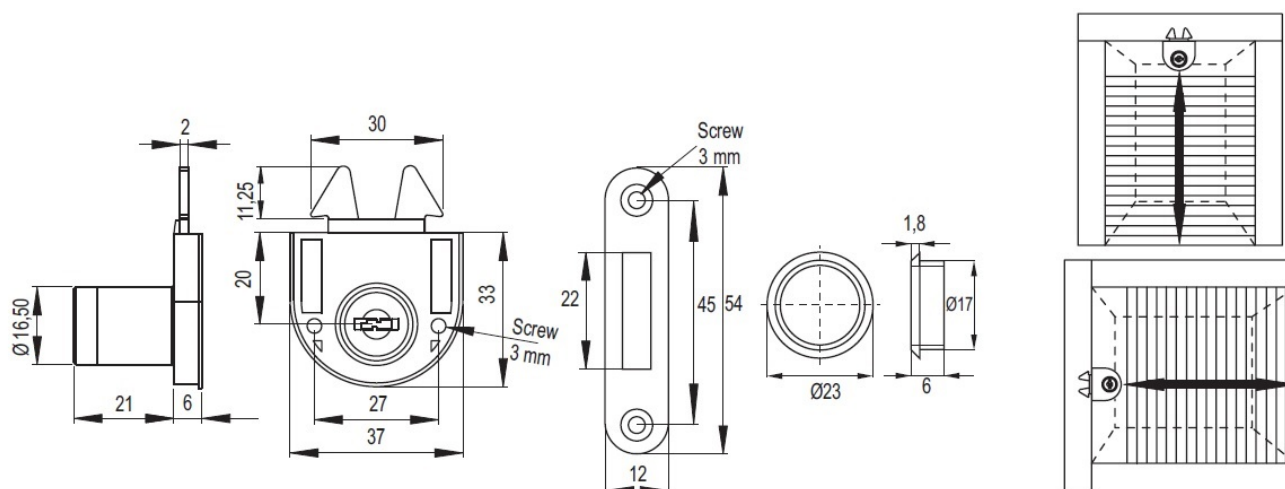

PRODUCT SHEET

Description:

Roll Blind Lock 2159, $\varnothing 16,5 \times 21$ mm, Black PA Case, NPL Cylinder, W/2 SISO C/K - Right Hand

Item number:

14.01.470-1

Units	Box	Carton	HS Code	Barcode
Pcs.	24	240	8301300000	
5704866441230				